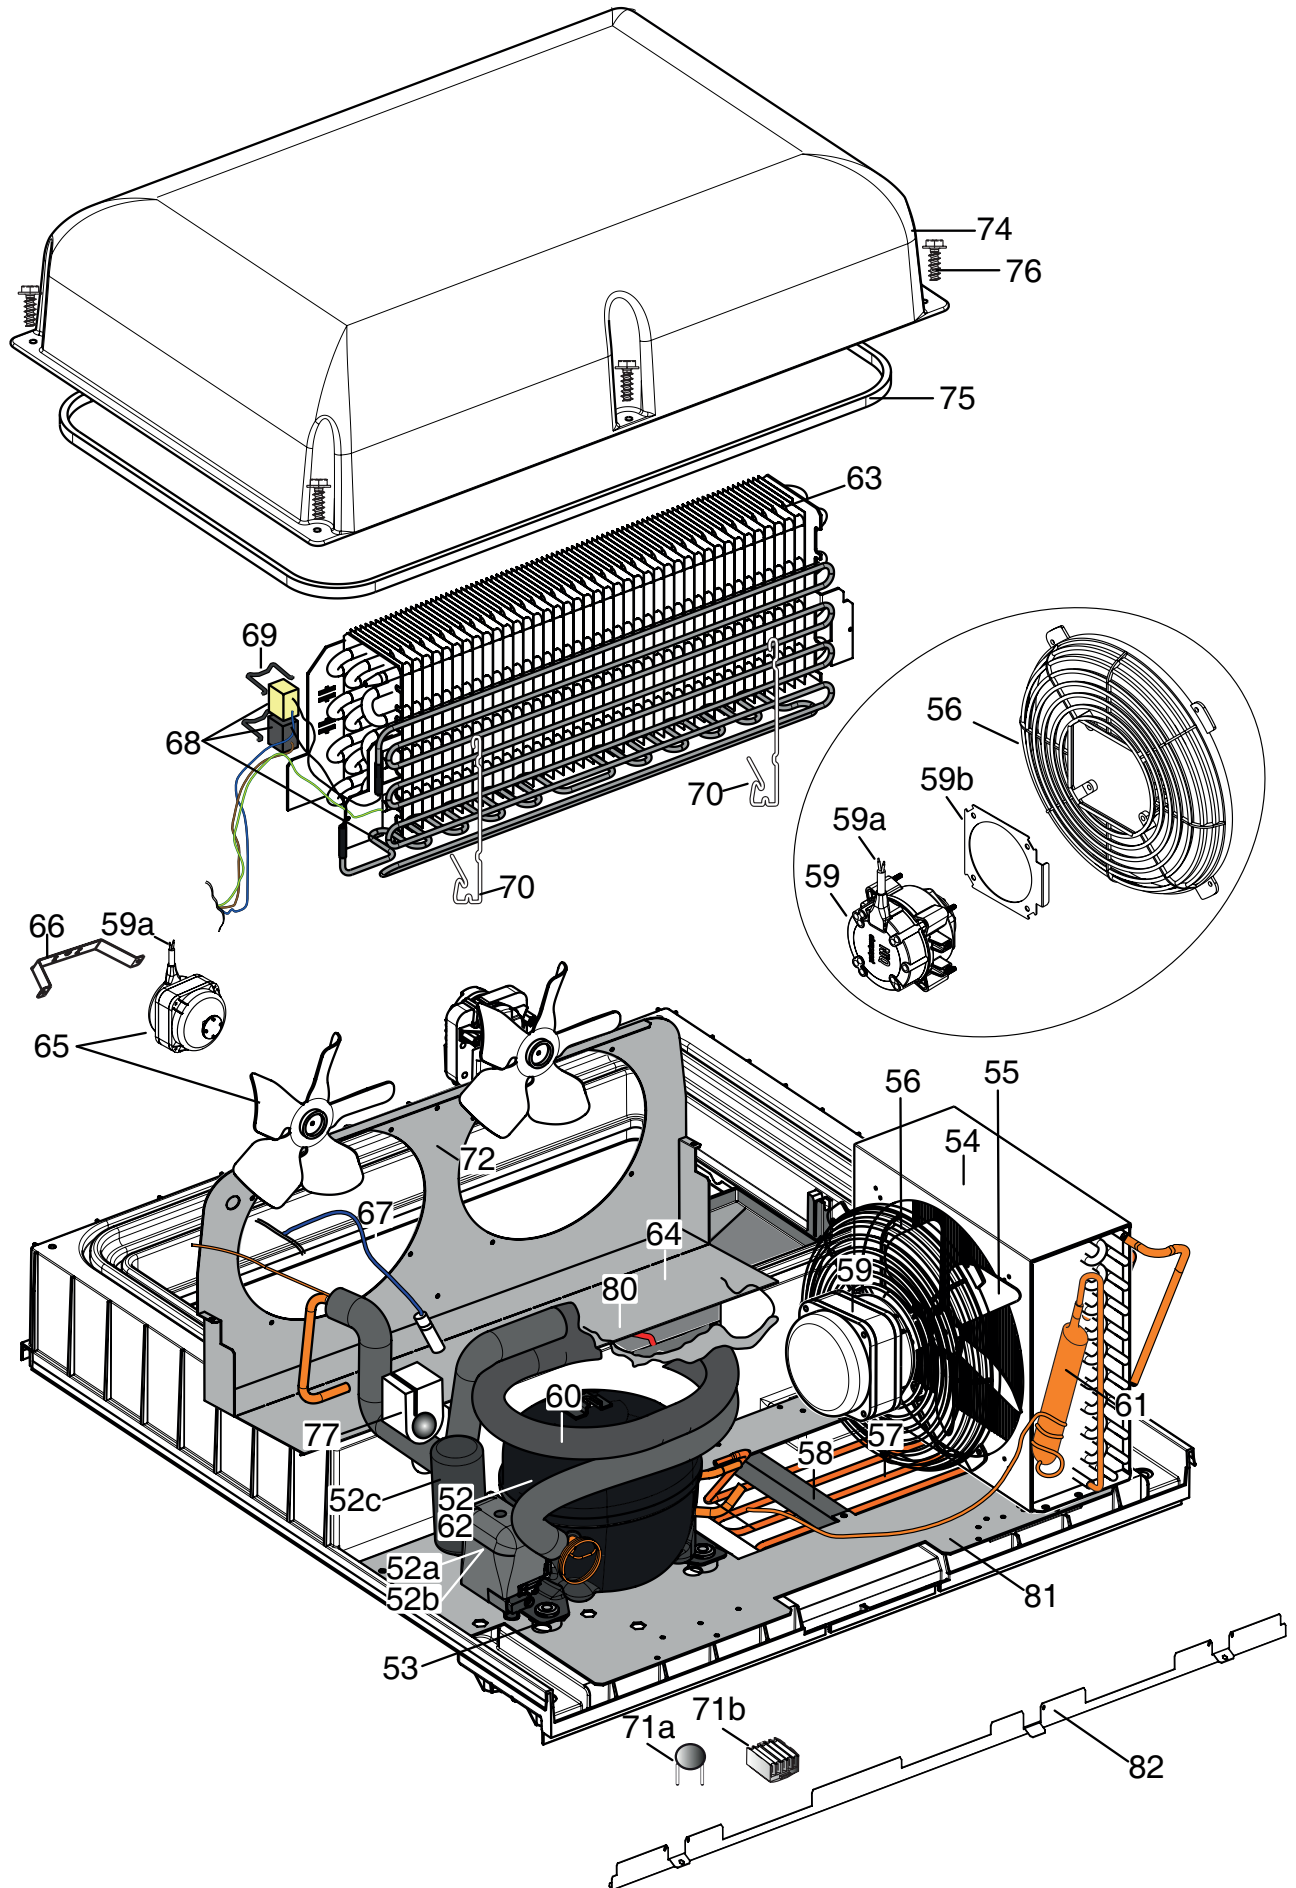

COOLING UNIT ASSEMBLY FROM WK 38/2021